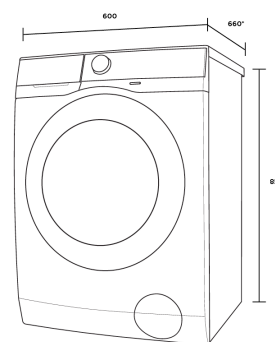

*Add 20mm for the hose protrusion at the back

Product

Total height (mm) - 850, Total width (mm) - 600, Total depth (mm) - 660

Drying Programs

Drying Programs - Cotton,Eco
Cotton,Mixed, Options available - Dryness
Level,Time Dry