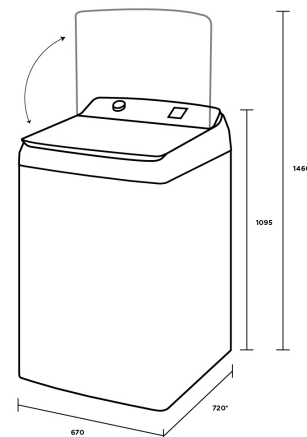

Top Load Washers

*Add 25mm for the hose protrusion at the back

DIMENSIONS

Total height (mm) - 1095, Total width (mm) - 670, Total depth (mm) - 720,
Height with lid open (mm) - 1460, Depth with hoses (mm) - 745